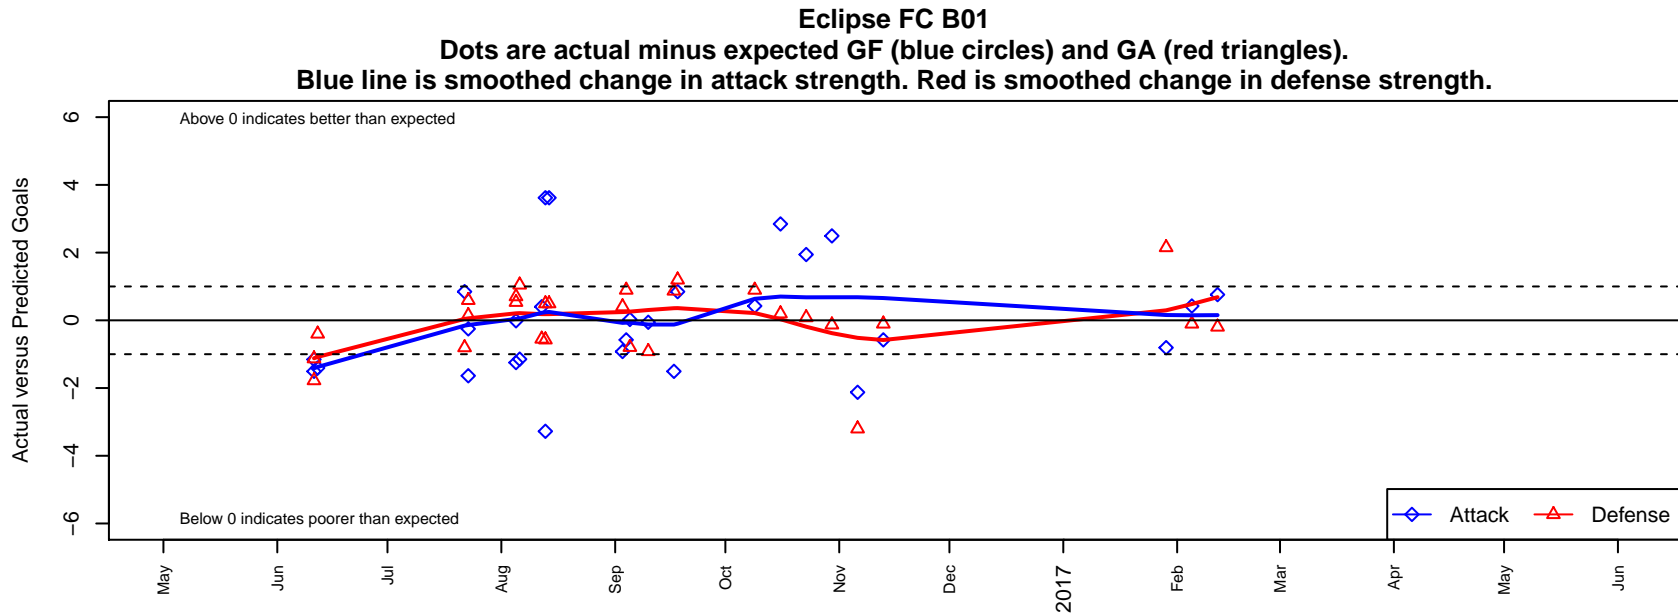

Eclipse FC B01

, WA
 B01 total strength=1495
 attack=13.55 defense=9.15
 fall league = PSPL WSPL 2 U16

alt names used:
 Eclipse FC Eclipse B01
 ECLIPSE FC 01 (WA)
 Eclipse FC 2001
 Eclipse FC BU16
 ECLIPSE FC 01 (WA)
 ECLIPSE FC ECLIPSE B01 (WA)

**attack and defense variance (black dot)
relative to other teams
and top 10 in region**

**attack and defense rating
relative to others at age
and all opponents in last 13 months**

Performance relative to 13 month average